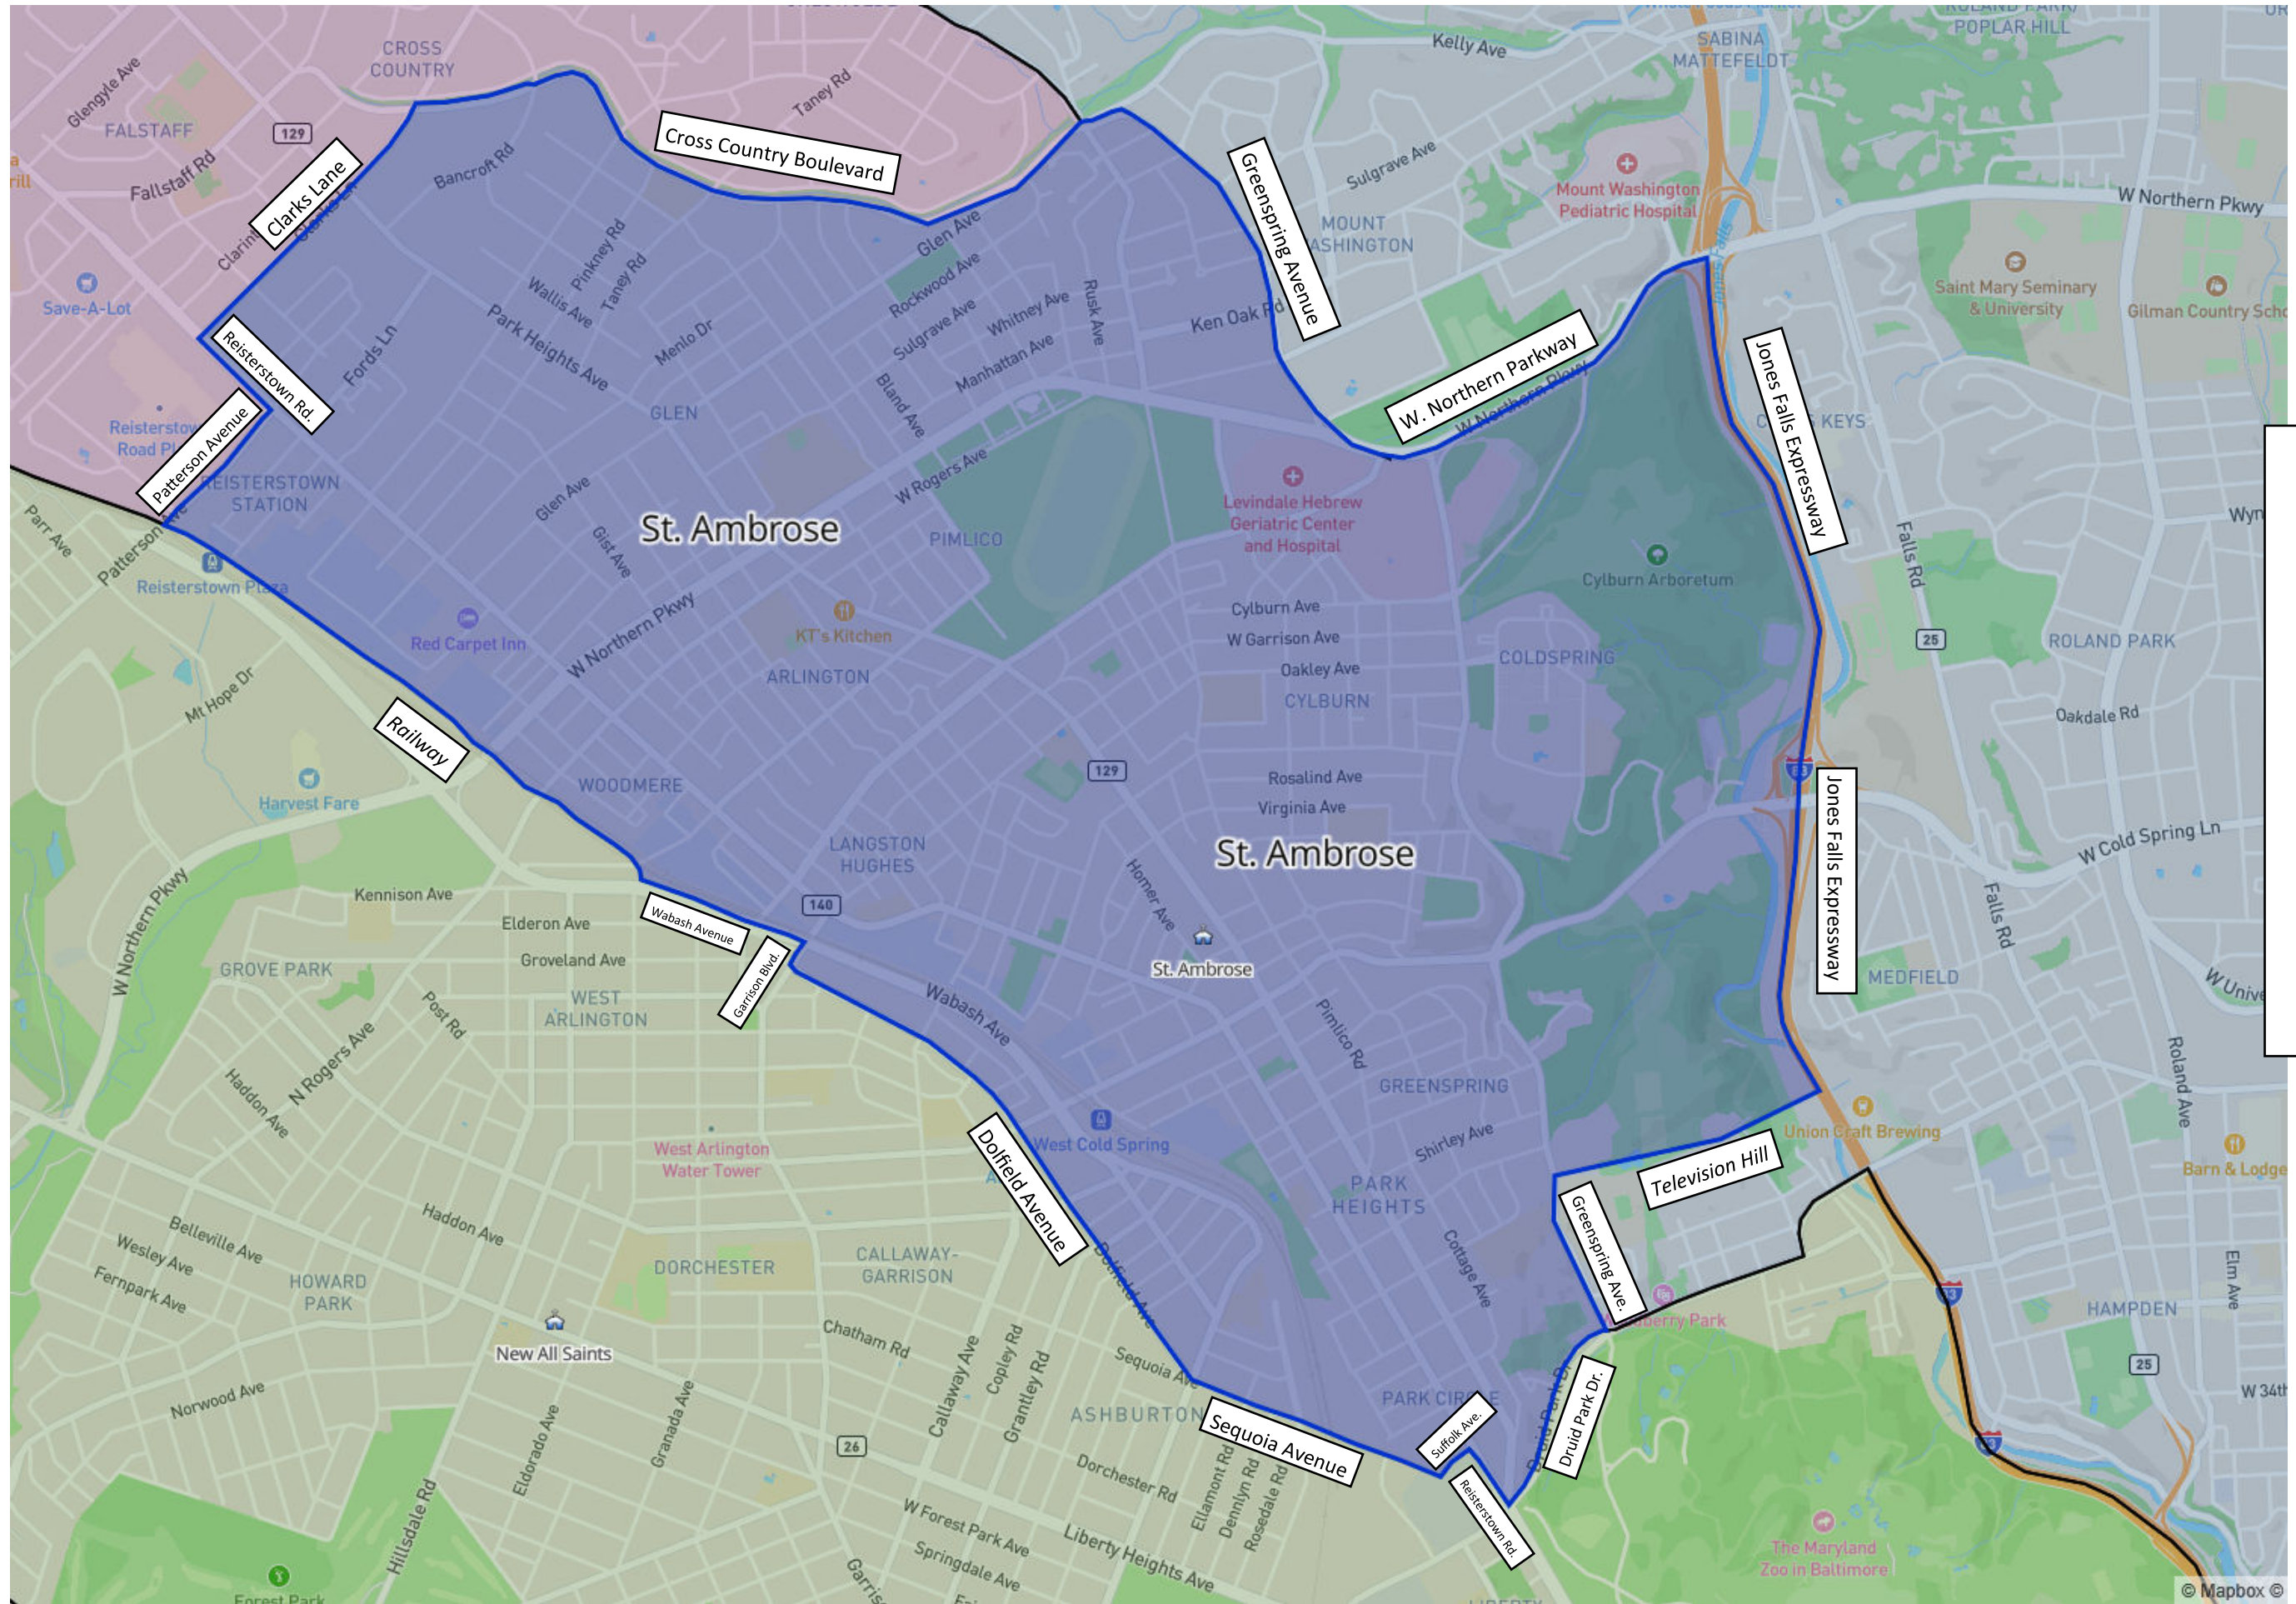

### *Clarifying the Boundaries of St. Ambrose Parish Baltimore, Maryland*

In light of the *Seek the City to Come* pastoral planning process, I hereby define the boundaries of St. Ambrose Parish in Baltimore as established by the attached detailed map of the area.

# St. Ambrose