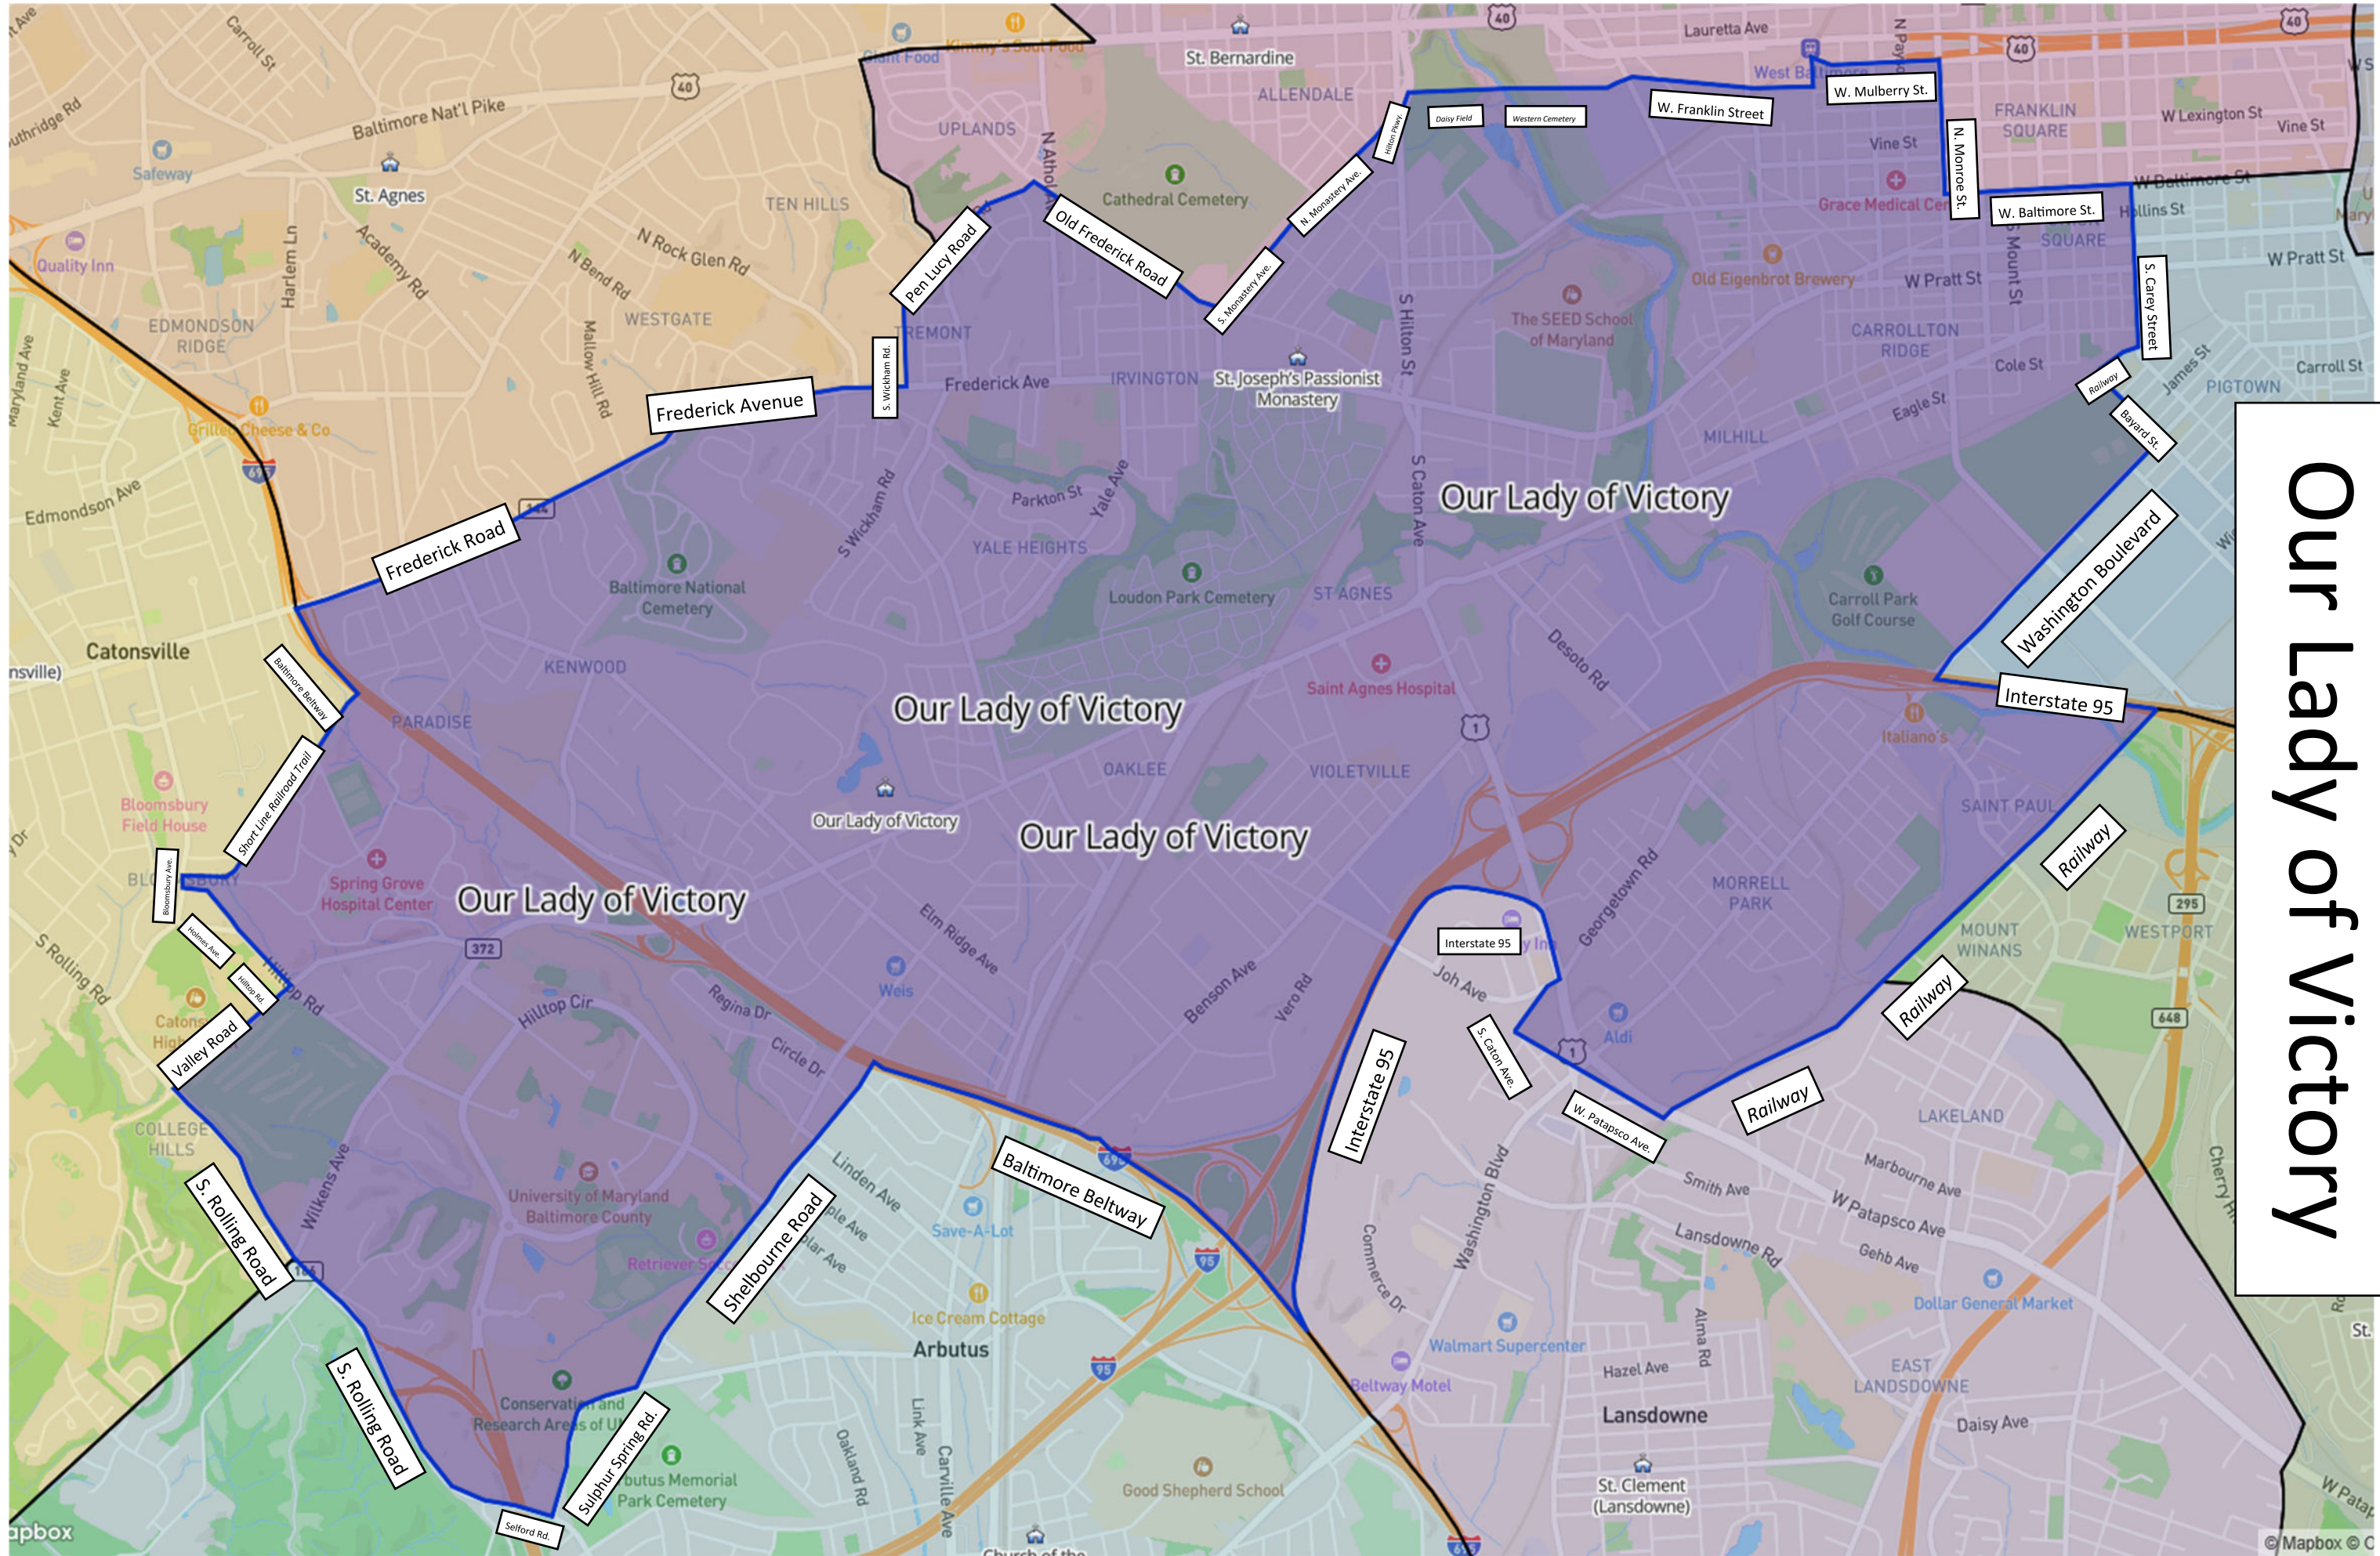

Decree

Clarifying the Boundaries of Our Lady of Victory Parish Baltimore, Maryland

In light of the *Seek the City to Come* pastoral planning process, I hereby define the boundaries of Our Lady of Victory Parish in Baltimore as established by the attached detailed map of the area.

Our Lady of Victory